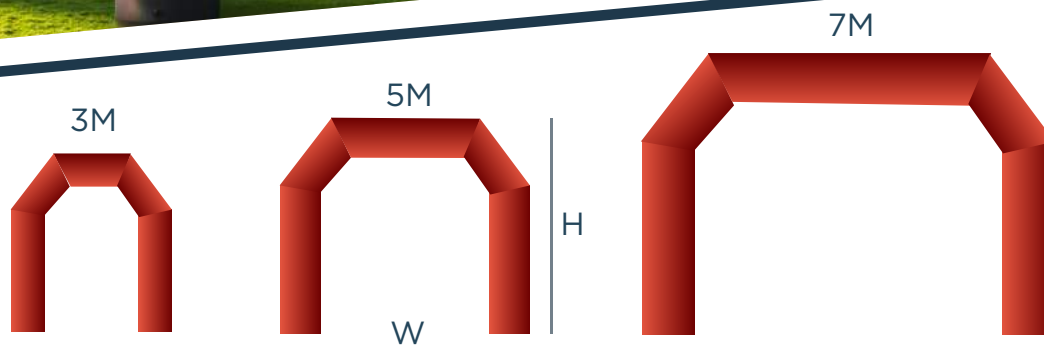

Contact us for more info.
tentcraft.com | 800.950.4553

	3M	5M	7M
Width	9'10"	16'5"	23'
Height	9'5"	11'	16'5"

Inflatable Arch Gate

With vibrant custom printing on durable outdoor-ready material, the three sizes of Inflatable Arch Gates allow your brand to be seen from START to FINISH.

Most frequently used to create distinct entry/exit locations for festivals, events, and race competitions alike. The Inflatable Arch Gate builds brand and event reputation with each pass.

**Includes wired pump, transport bag, and stake kit.