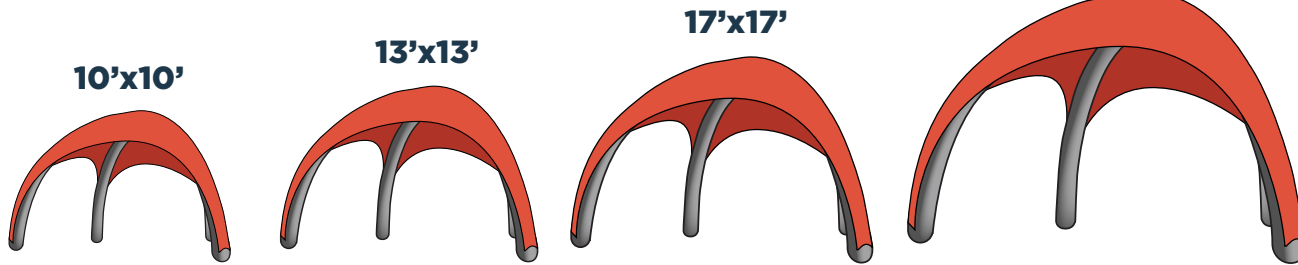

fits in a backpack

 **TentCraft**

Contact us for more info.
tentcraft.com | 800.950.4553

	10' x 10'	13' x 13'	17' x 17'	20' x 20'
Head Clearance	6'8"	7'3"	8'1"	12'2"
Peak Height	9'10"	9'10"	13'9"	16'
Packed Dimensions	36" x 22" x 20"	36" x 22" x 20"	36" x 22" x 20"	36" x 22" x 20"
Weight	33 lbs	33 lbs	42 lbs	53 lbs

The GYBE is the perfect solution for both private and business purposes. The GYBE is lightweight, quick to set up, combinable in any number of ways, individually tailored to your needs, and reliably constructed for both indoor and outdoor events. With the GYBE, the perfect event knows no bounds. Several tents can be connected into larger composite structures using the connector pieces (Fusion Panels).