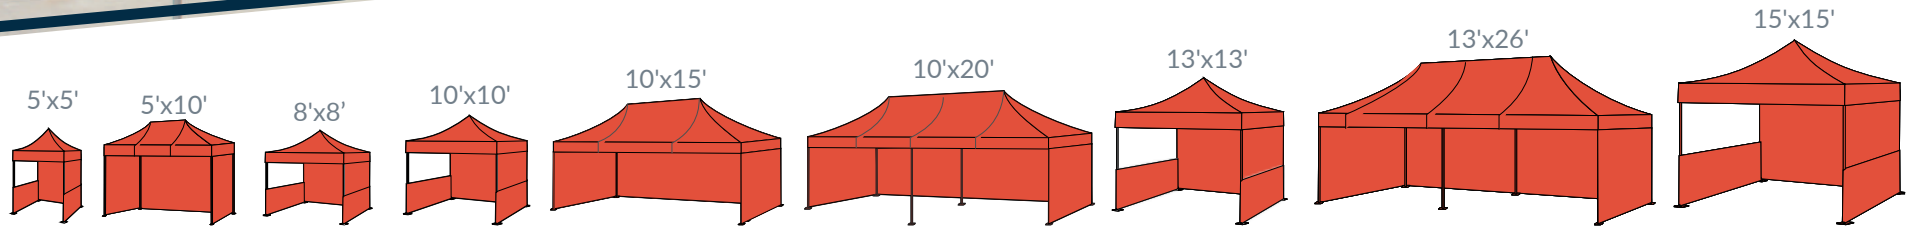

TentCraft

MONARCH TENT

CONTACT US FOR MORE INFORMATION
tentcraft.com | 800.950.4553

	5'x5'	5'x10'	8'x8'	10'x10'	10'x15'	10'x20'	13'x13'	13'x26'	15'x15'
Head Clearance	6'8"	6'8"	6'8"	6'8"	6'8"	6'8"	7'1"	7'1"	8'2"
Peak Height	9'11"	9'10"	10'10"	11'10"	11'10"	11'10"	13'6"	13'6"	15'2"
Packed Dimensions	12"x12"x62"	12"x12"x62"	16"x18"x64"	15"x18"x64.5"	15"x30"x65"	15"x30"x65"	16"x18"x84"	19"x22"x84"	20"x20"x94"
Weight	38 lbs	54 lbs	58 lbs	72 lbs	96 lbs	128 lbs	96 lbs	166 lbs	116 lbs